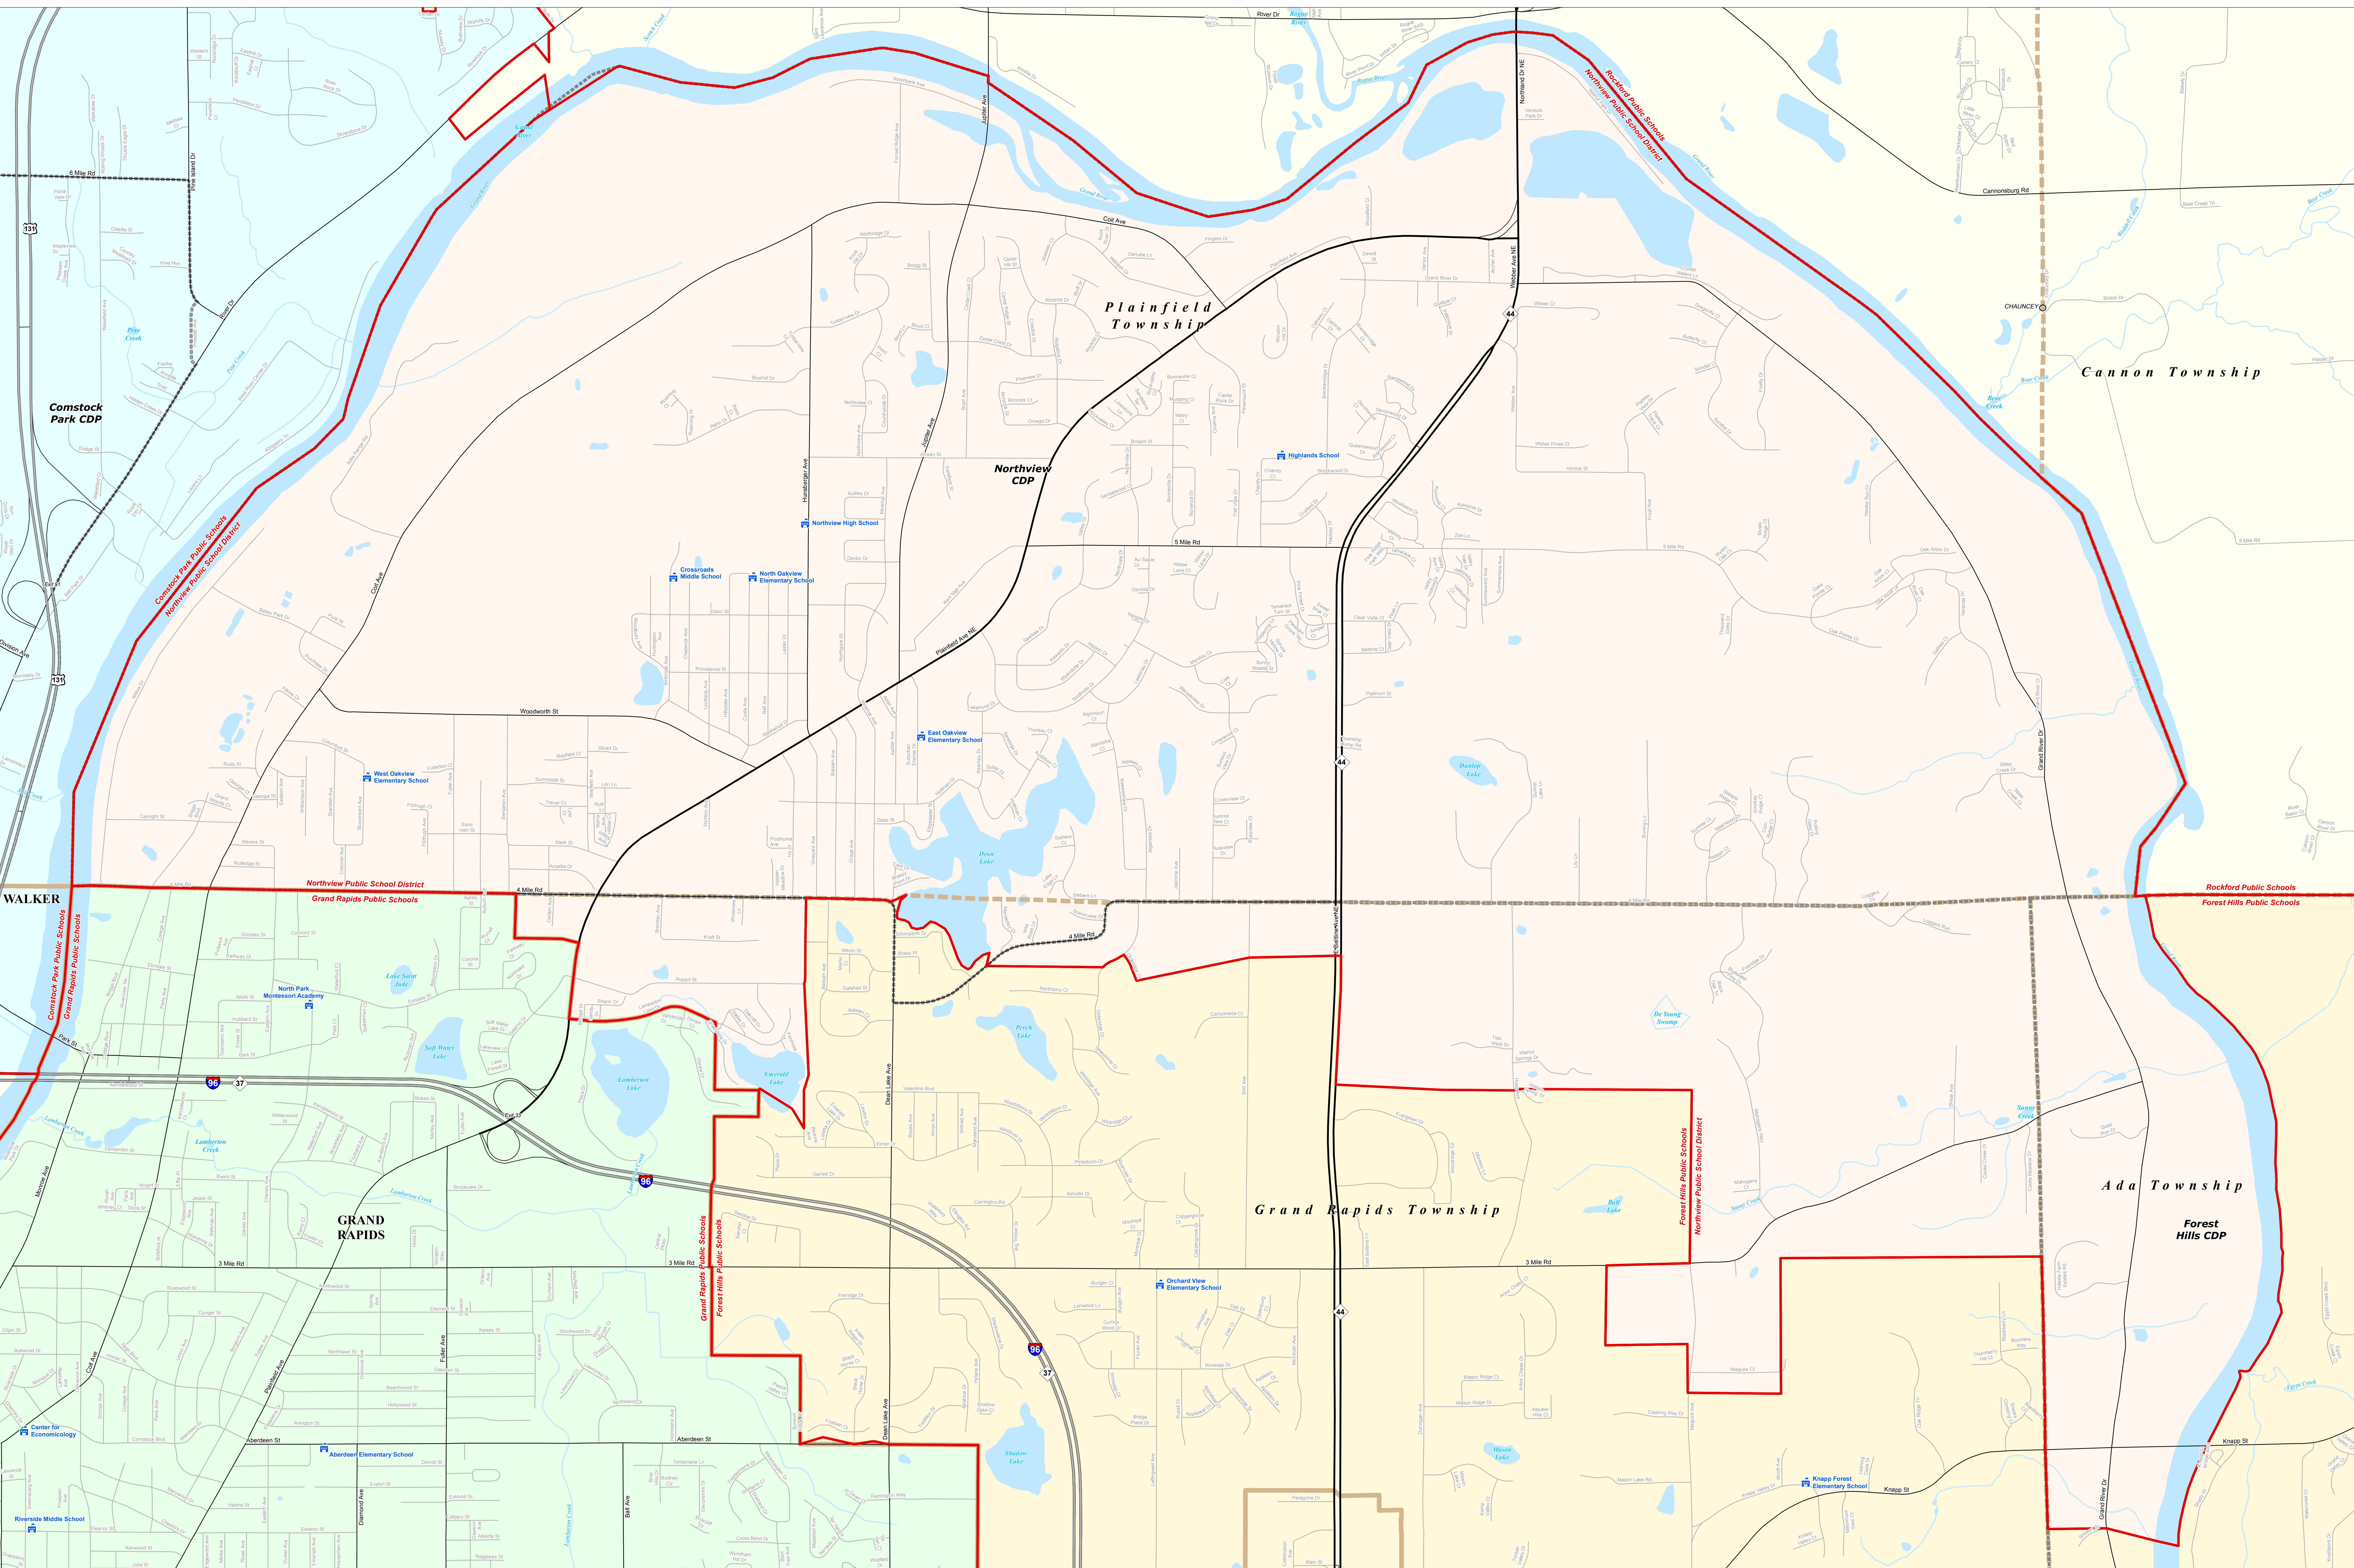

NORTHVIEW PUBLIC SCHOOL DISTRICT

Kent ISD

0 0.25 0.5 1 Miles

Legend	
School District	Unincorporated Place
County	School
City	Freeway
Township	Highway
Village	Primary Road
Census Designated Place	Local Road
Railroad	Water Feature
	River, Stream, or Drain